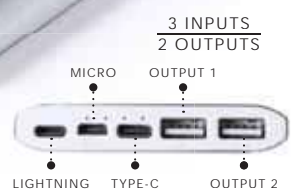

7.4 x 15.4 x 1.6 cm
 Print Code: E(4), W

50 / 25

10000 mAh

Backers 5537

Power Bank. Aluminio. 10000 mAh. 2 Salidas USB. Entradas Micro USB, Tipo C y Lightning. Cable No Incluido.
 Bateria Auxiliar. Aluminio. 10000 mAh. 2 Saídas USB. Entradas Micro USB, Tipo C e Lightning. Cabo Não Incluido.
 Power Bank. Aluminium. 10000 mAh. 2 USB Outputs. Micro USB, Type C and Lightning Inputs. Cable Not Included.
 7.5 x 14.1 x 1.3 cm 50 / 25
 Print Code: E(4), W, L2