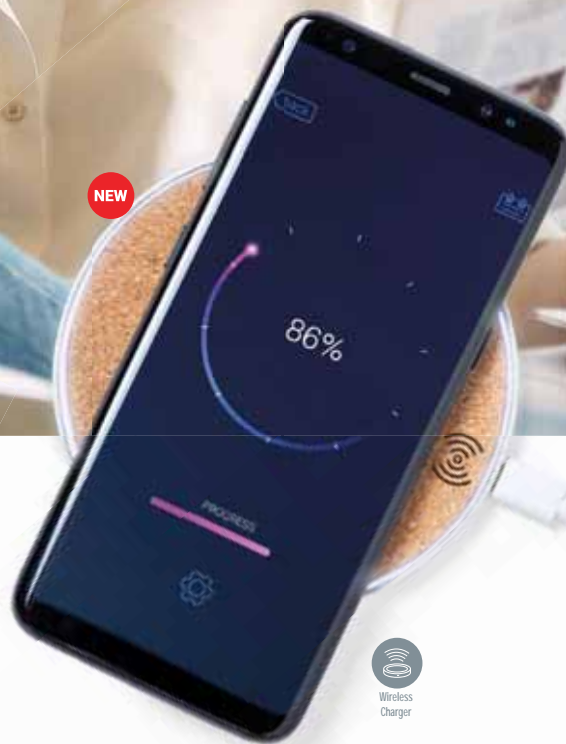

Ø 9 × 1.3 cm 50 / 25
 Print Code: E(4), L2

WHEAT STRAW & CORK

10

MICRO USB
& LIGHTNING
TYPE C

Charger

IN/OUT Type C

2 in 1
Micro USB
& Lightning

Wireless
Charger