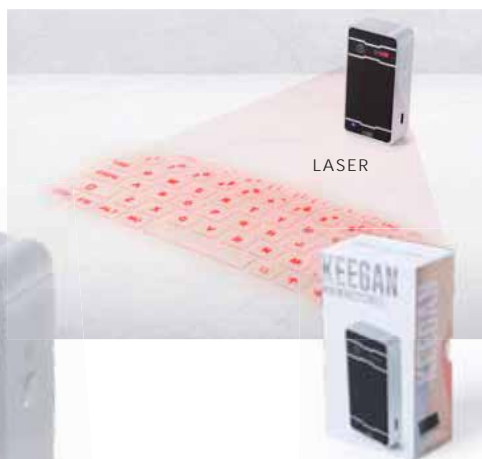

Charger Keyboard. Wireless. Bluetooth Connection. USB Rechargeable. Cable Included.

24 × 0.6 × 17 cm

Print Code: G(1), W

114

LASER

Bluetooth

Keegan

5335