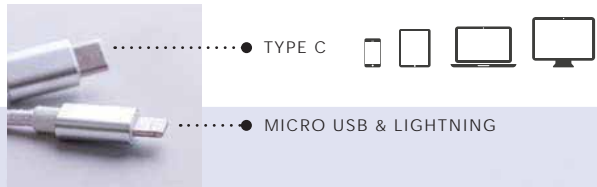

SUITABLE FOR ALL DEVICES

Britian
5786

Cargador. Aluminio. Conexión Micro USB, Tipo C y Lightning.
Carregador. Alumínio. Conexão Micro USB, Tipo C e Lightning.
Charger. Aluminium. Micro USB, Type C and Lightning Connection.
120 x 1.8 x 0.8 cm 200 / 50
Print Code: D(1), L1

81