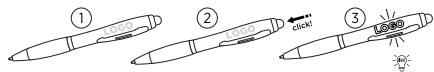

Corden

5973

Boligrafo Puntero. Luces Led. Pilas Botón Incluidas.

Esferográfica Ponteiro. Luces Led. Pilhas Botão Incluidas.

Stylus Touch Ball Pen. Led Lights. Button Batteries Included.

Ø 1.3 x 14.2 cm

1000 / 50

Print Code: B(4), L1

19

OPTICAL LASER ENGRAVING COLOUR LIGHT LOGO

This pen with illuminated interior with colored LEDs has a coating especially designed for laser engraving, with which you will see your advertising or brand lit with colour light to match the touch ball of the pen.

Este boligrafo con interior iluminado con ledes de colores tiene un recubrimiento especialmente diseñado para grabado láser, con el que conseguirá que su publicidad o marca quede originalmente iluminada con luz de color a juego con el puntero de su

88

Petrok

5994

Soporte. Luces Led. Pilas Botón Incluidas.

Suporte. Luces Led. Pilhas Botão Incluidas.

Holder. Led Lights. Button Batteries Included.

8 x 3.7 x 7.9 cm

200 / 50

Print Code: D(1), L1

SPECIAL LASER ENGRAVING WHITE LIGHT LOGO

These items with illuminated interior have an external coating specially designed for laser engraving, with which you will see your advertising or brand illuminated with white light. Ideal for pad printing too.

Estos artículos con interior iluminado tienen un recubrimiento exterior especialmente diseñado para grabado láser, con el que conseguirá que su publicidad o marca quede iluminada con luz blanca. Ideal para tampografía también.

Heban

5807

Boligrafo Puntero. Luces Led. Pilas Botón Incluidas.

Esferográfica Ponteiro. Luces Led. Pilhas Botão Incluidas.

Stylus Touch Ball Pen. Led Lights. Button Batteries Included.

Ø 1.3 x 13.8 cm

1000 / 50

Print Code: B(4), L1

04