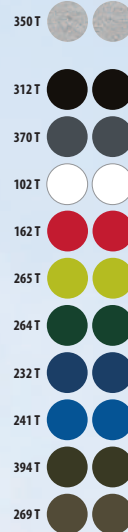

♂ 6 cores

	S	M	L	XL	XXL	3XL	4XL
A/B	68/53	70/56	72/59	74/62	76/65	78/68	80/71

1 10
9 KG
60 X 40 X 21 CM

♀ 6 cores

	S	M	L	XL	XXL
A/B	62/47	64/50	66/53	68/56	70/59

1 10
8 KG
60 X 40 X 21 CM

REFERÊNCIAS DAS CORES SOLO Group

6 cores

	S	M	L	XL	XXL
A/B	64/47	66/50	68/53	70/56	72/59

6 cores

	XS	S	M	L	XL	XXL	3XL
A/B	66/54	68/56	70/59	72/62	74/65	76/68	78/71

IMPERMEÁVEL 8000 MM

SOL'S RALLYE

Women 46801

SOL'S RALLYE

Men 46601

SOFTSHELL 340

94% poliéster - 6% elastano

Forro de lã polar 100%

poliéster

7 cores

	S	M	L	XL	XXL
A/B	62/46	64/49	66/52	68/55	70/58

7 cores

	S	M	L	XL	XXL	3XL
A/B	66/56	68/59	70/62	72/65	74/68	76/71

IMPERMEÁVEL 8000 MM

matizado

SOL'S ROXY
46800

SOFTSHELL 340
94% poliéster - 6% elastano
Forro de lã polar 100% poliéster

11 cores

	S	M	L	XL	XXL
A/B	63/46	65/49	67/52	69/55	71/58