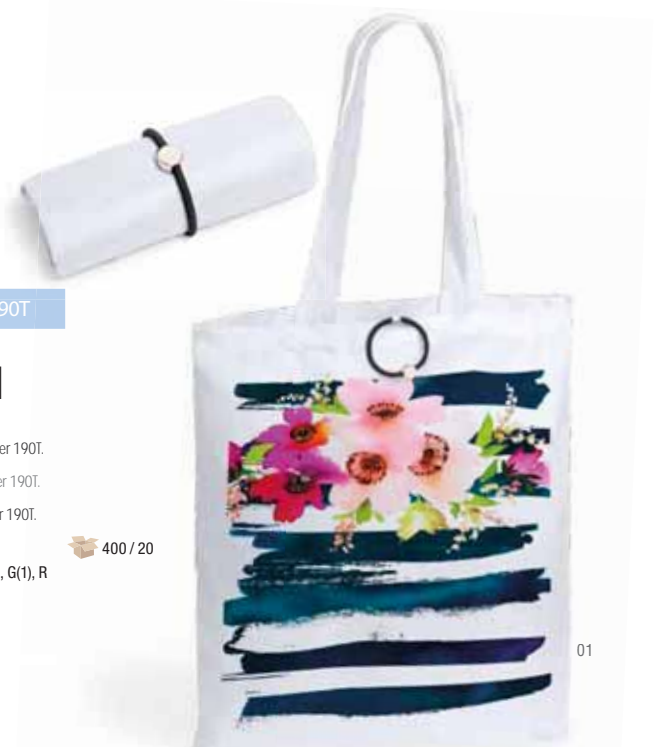

Mirtal 01
4478

Bolsa Sublimación. Non-Woven.
Saco Sublimação. Non-Woven.
Sublimation Bag. Non-Woven.
36 x 40 cm
Print Code: F(1), N(8), R

01

Karent 6123

POLYESTER 190T

Bolsa Plegable. Poliéster 190T.
Saco Dobrável. Poliéster 190T.
Foldable Bag. Polyester 190T.
46 x 33 x 8 cm
Print Code: F(1), G(1), R