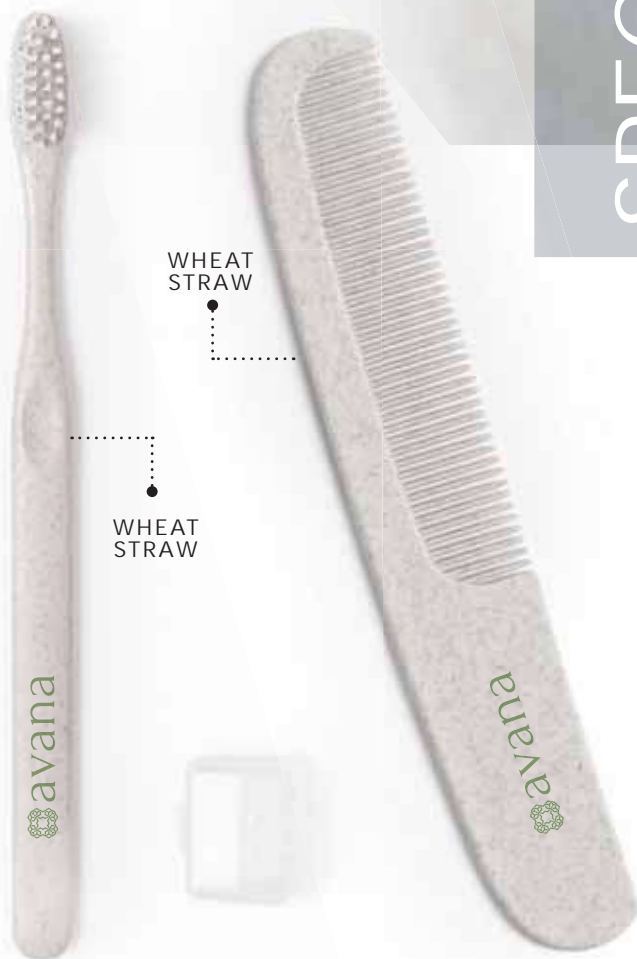

3.1 × 18.7 × 0.5 cm
Print Code: C(4), L1

500 / 100

BAMBOO

Korol

6601

Cepillo Dientes. Bambú.

Escova Dentes. Bambu.

Toothbrush. Bamboo.

Ø 3.9 × 20.3 cm 📦 200 / 50

Print Code: C(4), L1

SPECIAL
HOTEL

834

WHEAT
STRAW

WHEAT
STRAW

Cleidol

6278

Cepillo Dientes. Caña de Trigo/ PP.

Escova Dentes. Palha de trigo/ PP.

Toothbrush. Wheat Straw/ PP.

1.2 × 18 × 1.6 cm 📦 500 / 50

Print Code: C(4)

Wofel

6503

Peine. Caña de Trigo/ PP.