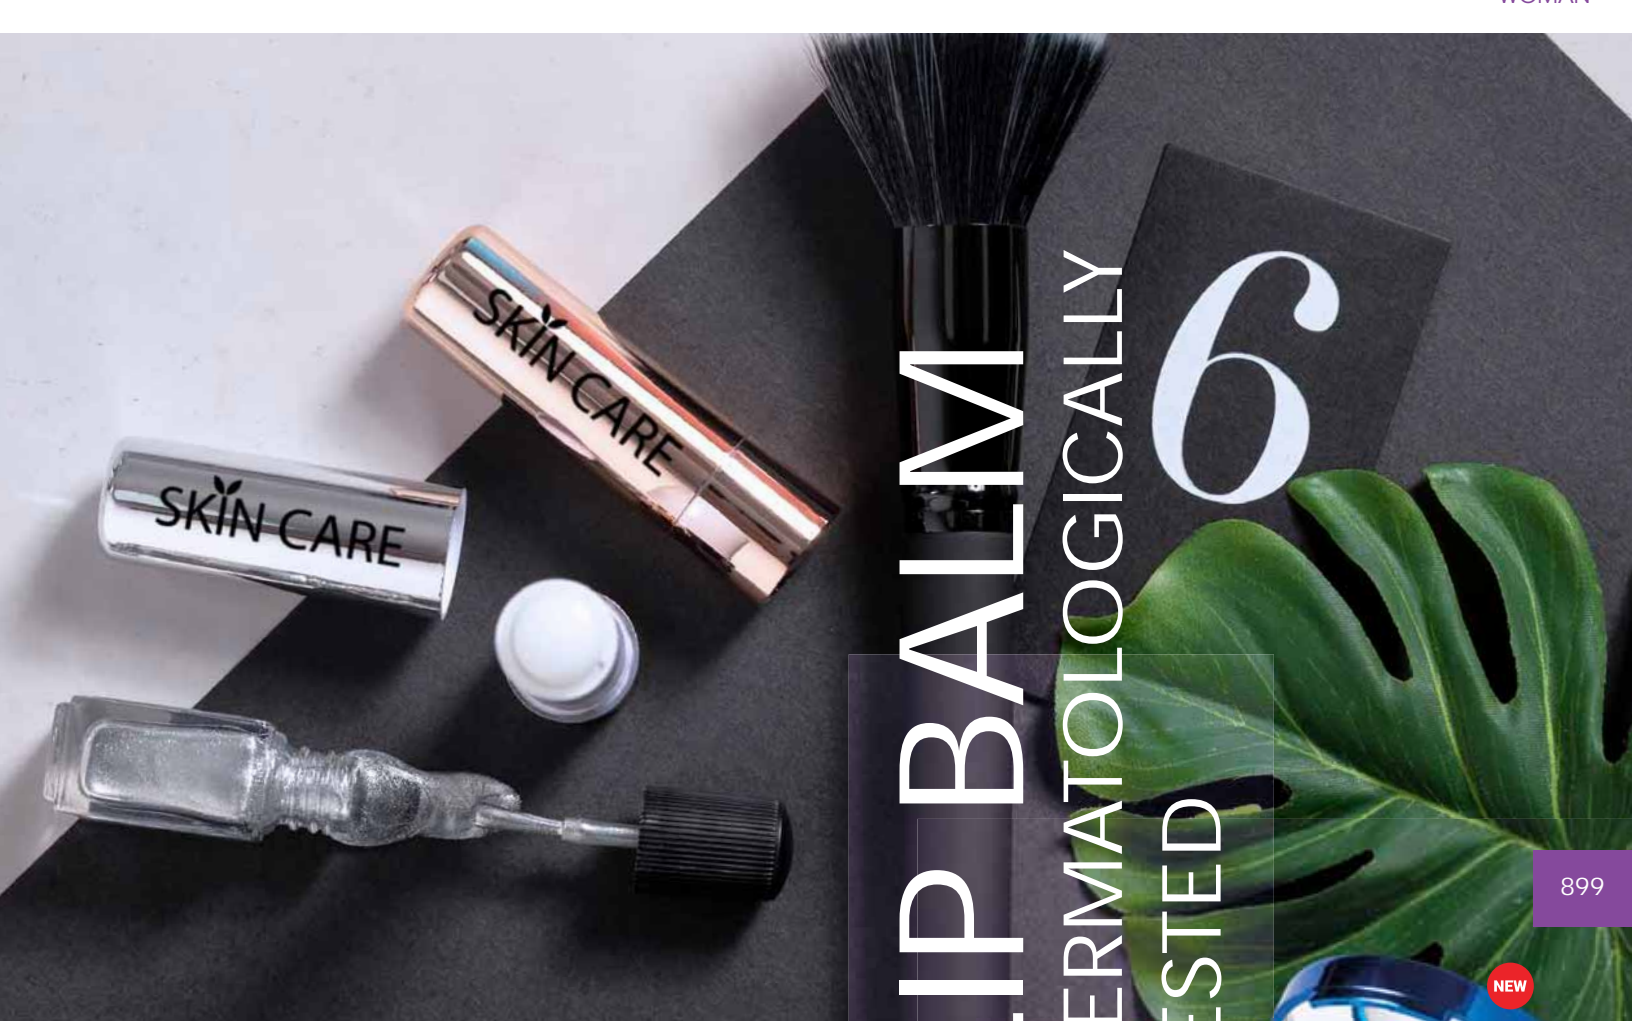

23

09

LIP BALM

DERMATOLOGICALLY TESTED

899

19 03 23 22 09

UV FINISH

Tarian
6324