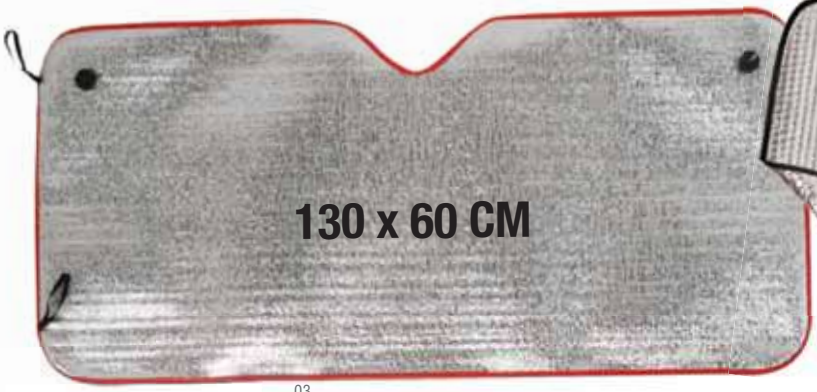

Pára-Sol. Alumínio Borbulha Duas Faces.

Sunshade. Two Bubble Aluminium Sides.

143 x 74 cm 100

Print Code: H(1)

Car

Van

130 x 60 CM

03