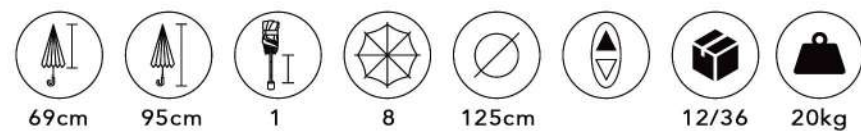

M800

8V RECTANGULAR

50

M801

8V MAGICO

50