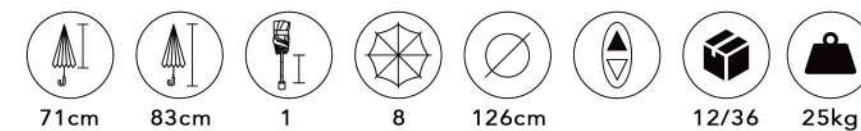

M800

8V RECTANGULAR

50

M801

8V MAGICO

50